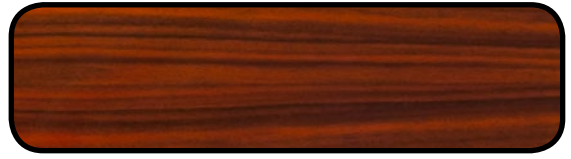

TAGA Harmony Speaker Finish Options

Actual colors of finishes may vary from the presented in the images.
Not all colors are available for all models - check with your local dealer.

DIAMOND series

REAL WOOD VENEERS

AFRICAN WALNUT VENEER
WITH CLEAR GLOSS PIANO LACQUER

ROSEWOOD VENEER
WITH CLEAR GLOSS PIANO LACQUER

PLATINUM SE series

REAL WOOD VENEERS

AFRICAN WALNUT VENEER
WITH CLEAR GLOSS PIANO LACQUER

ROSEWOOD VENEER
WITH CLEAR GLOSS or MATT PIANO LACQUER

PAINT COLORS

PIANO BLACK LACQUER

PIANO WHITE LACQUER

CORAL series

REAL WOOD VENEERS

WALNUT VENEER
WITH CLEAR MATT PIANO LACQUER

PAINT COLORS

HIGH GLOSS BLACK