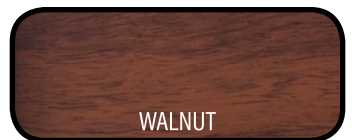

AZURE v.2 series

VINYL COLORS

AZURE OW series

PAINT COLORS

AUDIO-VIDEO series

PAINT COLORS

VINYL COLORS

inMOVE series

PAINT COLORS

VINYL COLORS

MULTIMEDIA series

PAINT COLORS

VINYL COLORS