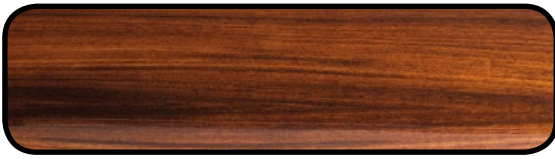

TAGA Harmony Speaker Finish Options

Actual colors of finishes may vary from the presented in the images.
Not all colors are available for all models - check with your local dealer.

DIAMOND series

REAL WOOD VENEERS

AFRICAN WALNUT VENEER
WITH CLEAR GLOSS PIANO LACQUER

ROSEWOOD VENEER
WITH CLEAR GLOSS PIANO LACQUER

PLATINUM SE series

REAL WOOD VENEERS

AFRICAN WALNUT VENEER
WITH CLEAR GLOSS PIANO LACQUER

ROSEWOOD VENEER
WITH CLEAR GLOSS or MATT PIANO LACQUER

PAINT COLORS

PIANO BLACK LACQUER

PIANO WHITE LACQUER

CORAL series

REAL WOOD VENEERS

WALNUT VENEER
WITH CLEAR MATT PIANO LACQUER

PAINT COLORS

HIGH GLOSS BLACK