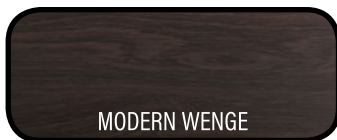

AZURE v.2 series

VINYL COLORS

AZURE OW series

PAINT COLORS

AUDIO-VIDEO series

PAINT COLORS

VINYL COLORS

inMOVE series

PAINT COLORS

VINYL COLORS

MULTIMEDIA series

PAINT COLORS

VINYL COLORS