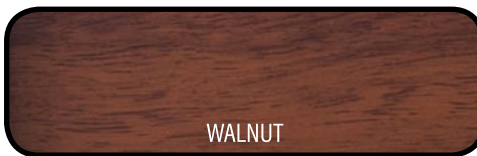

PAINT COLORS

PIANO BLACK LACQUER

PIANO WHITE LACQUER

CORAL series

REAL WOOD VENEERS

WALNUT VENEER
WITH CLEAR MATT PIANO LACQUER

PAINT COLORS

HIGH GLOSS BLACK

HIGH GLOSS WHITE

PLATINUM v.2 & PLATINUM SL series

PAINT COLORS

HIGH GLOSS BLACK

HIGH GLOSS WHITE

MATT BLACK

VINYL COLORS

BLACK